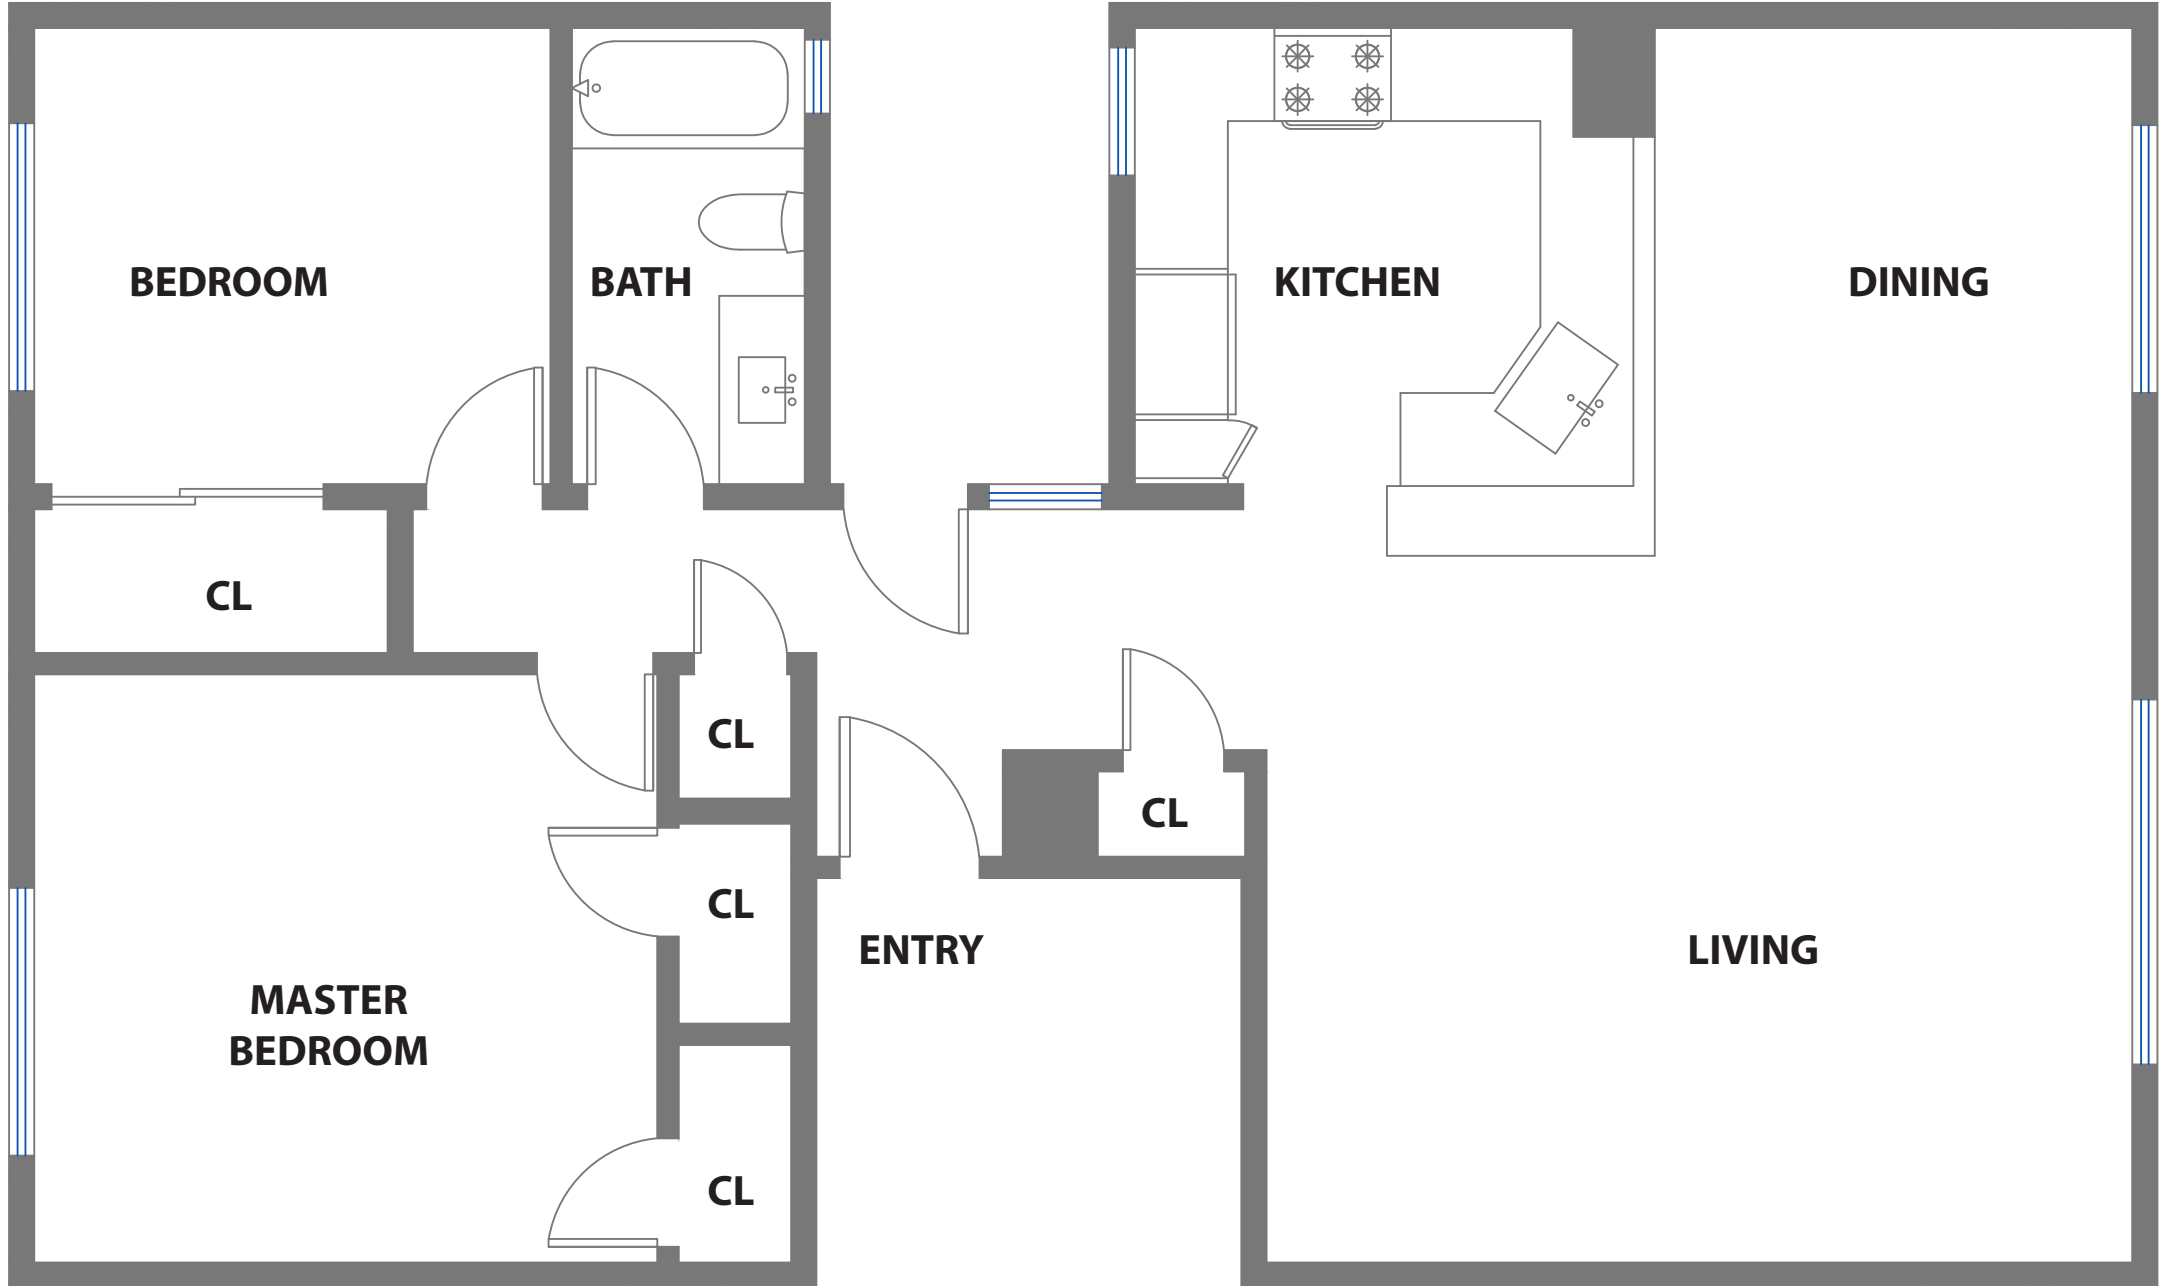

1327 CHURCH STREET

SAN FRANCISCO, CALIFORNIA

MAIN LEVEL

GARAGE LEVEL