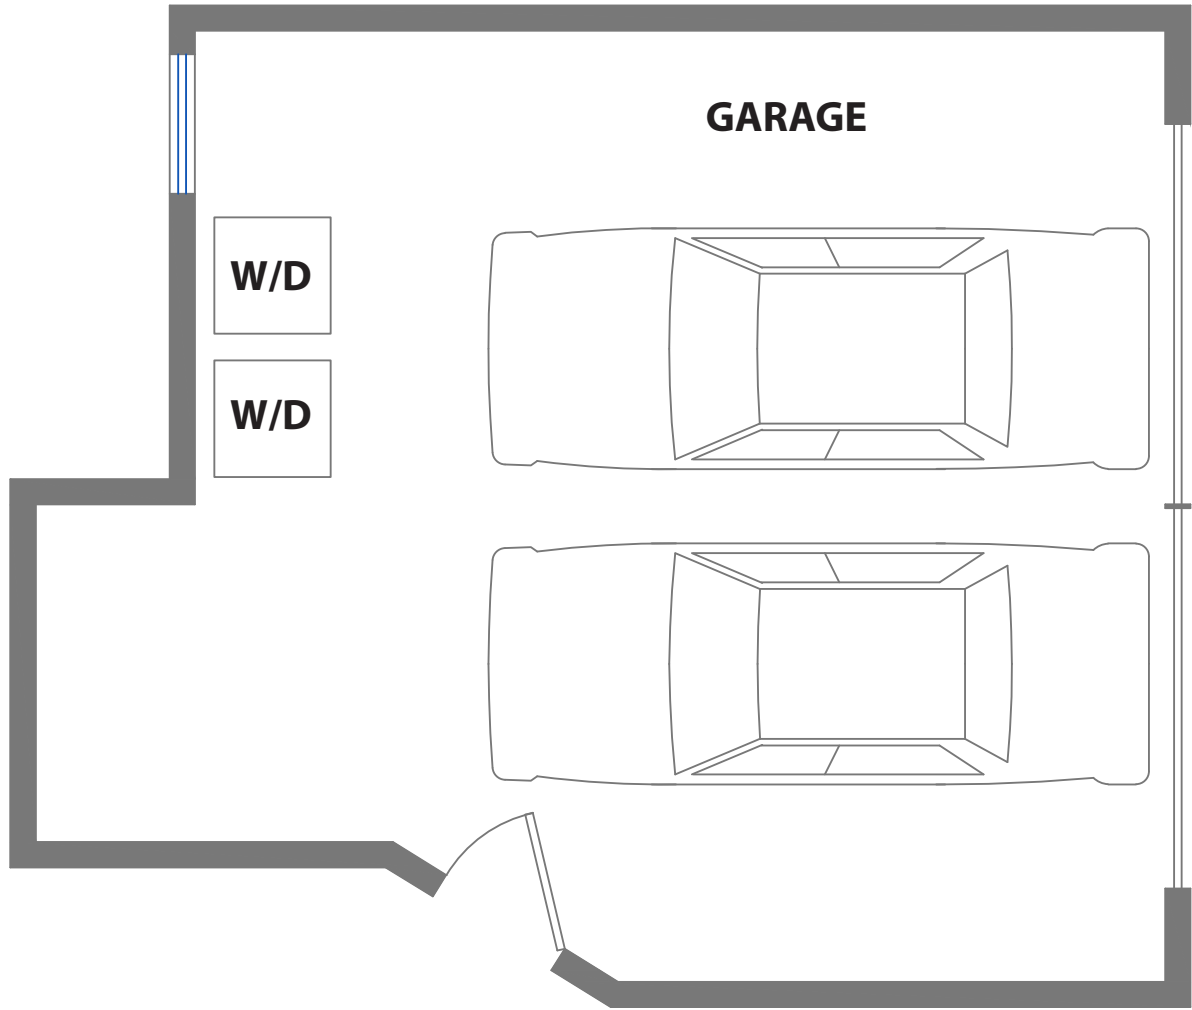

1327 CHURCH STREET

SAN FRANCISCO, CALIFORNIA

MAIN LEVEL

GARAGE LEVEL